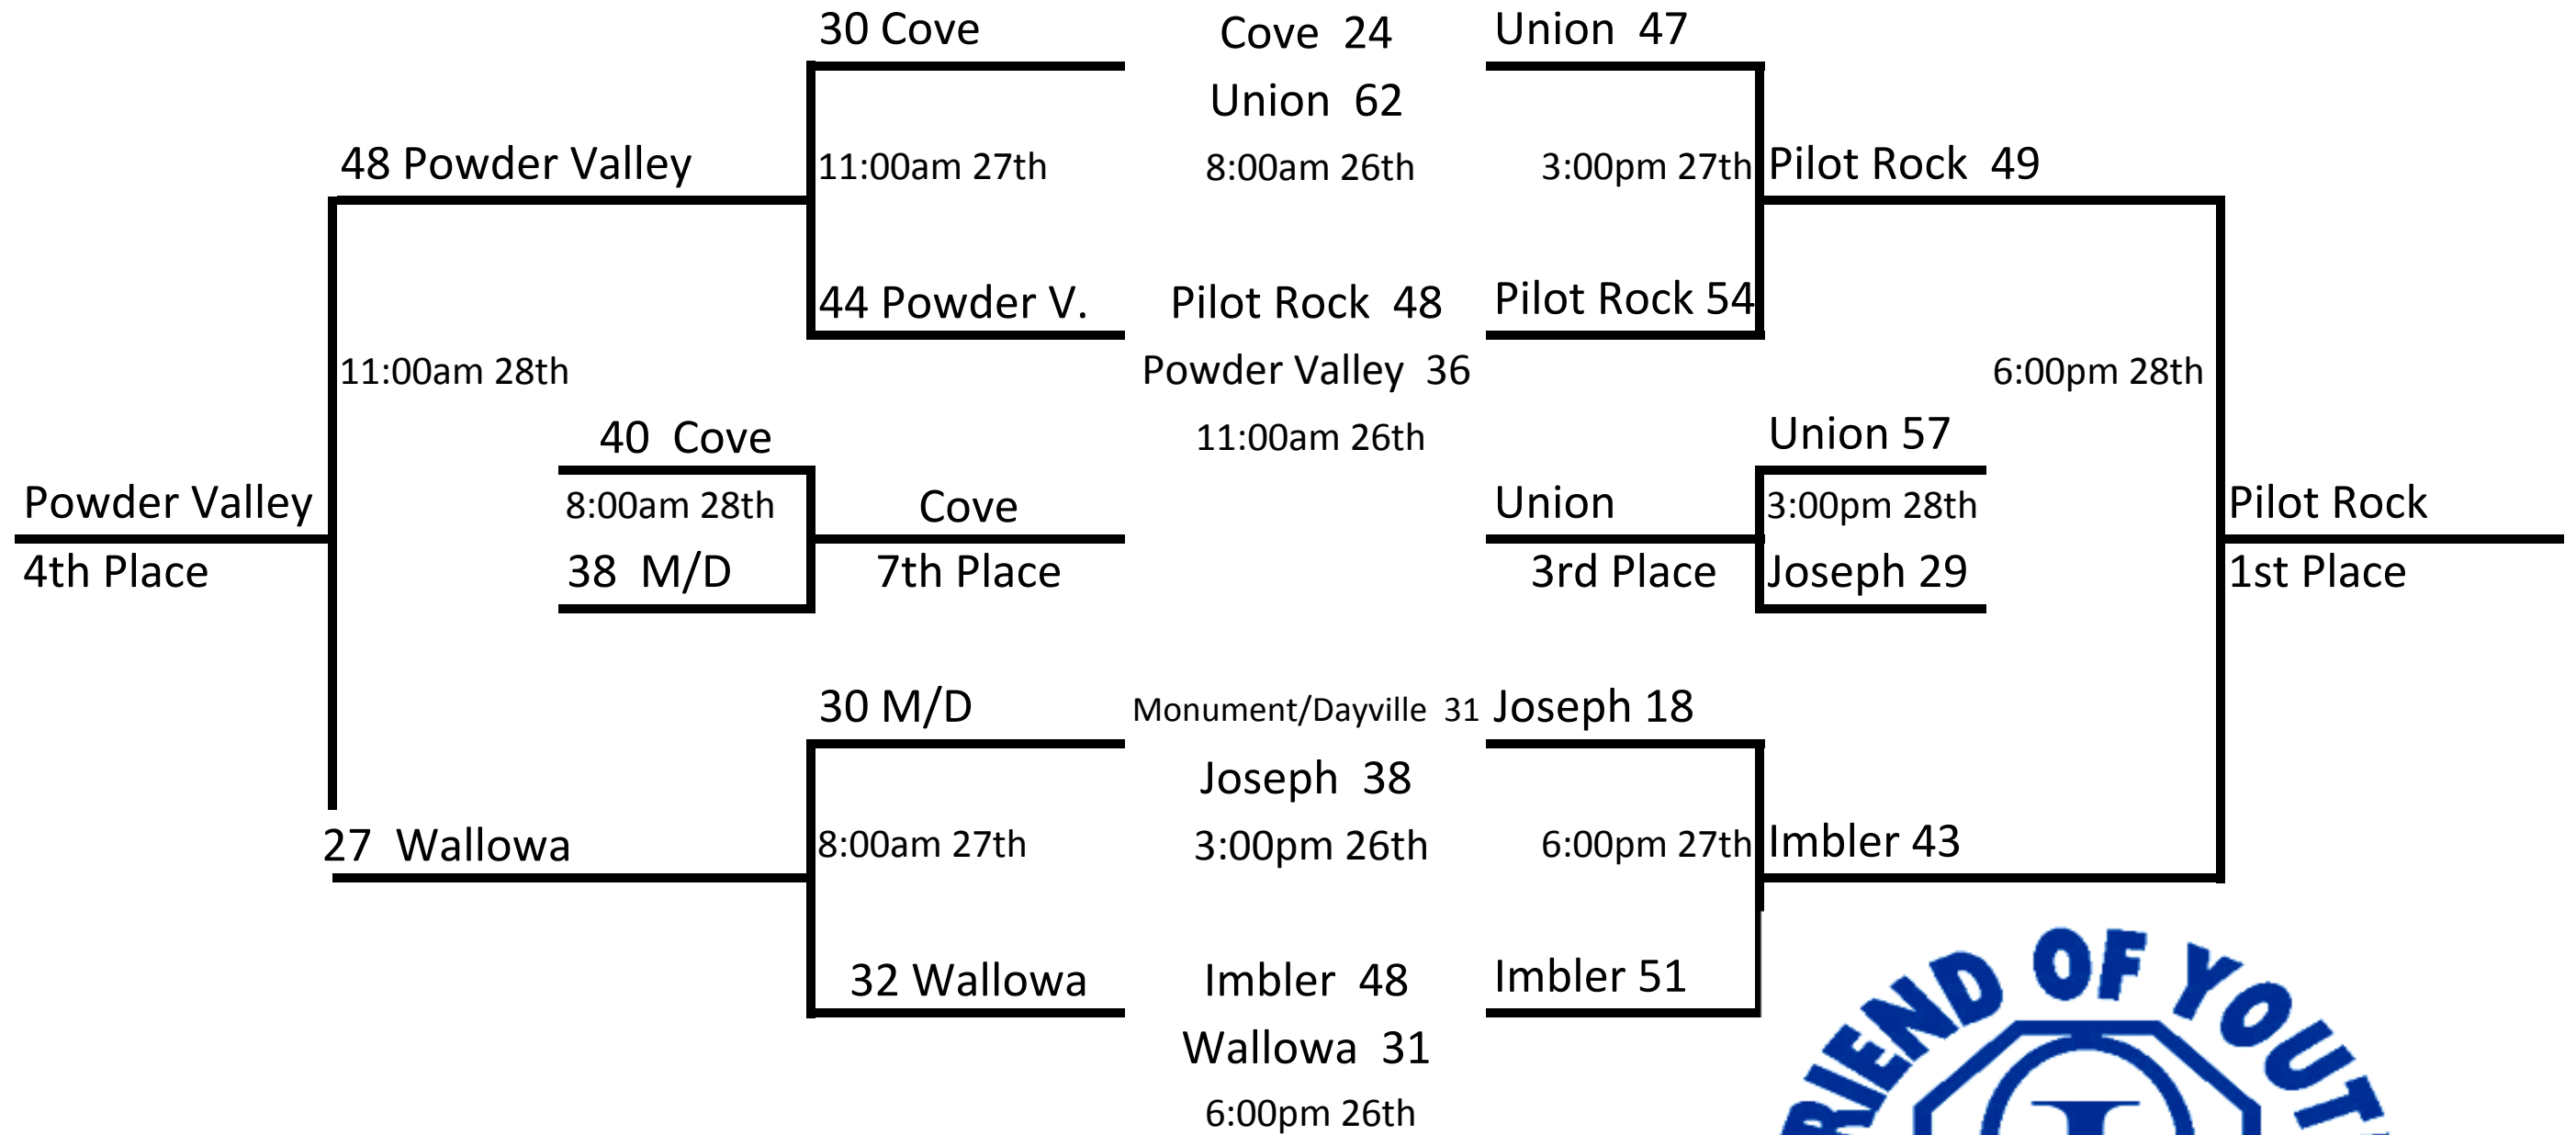

OPTIMIST CHRISTMAS CLASSIC 2013

Girls Bracket

Home team on bottom