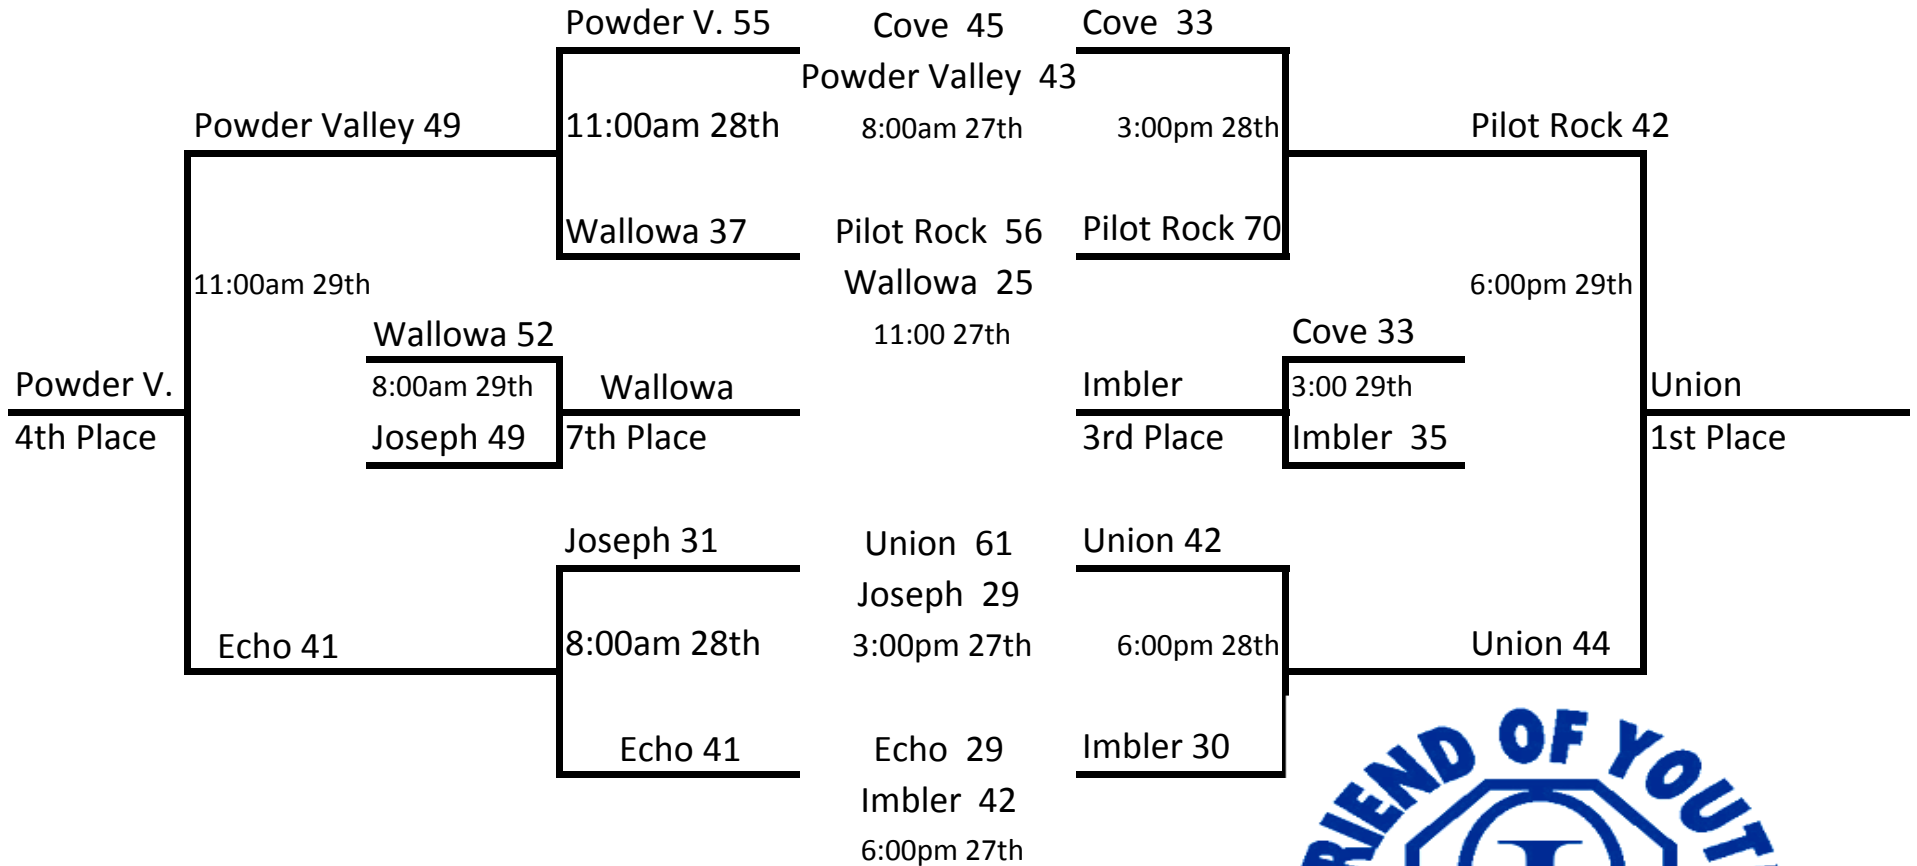

OPTIMIST CHRISTMAS CLASSIC 2012

Girls Bracket

Home team on bottom