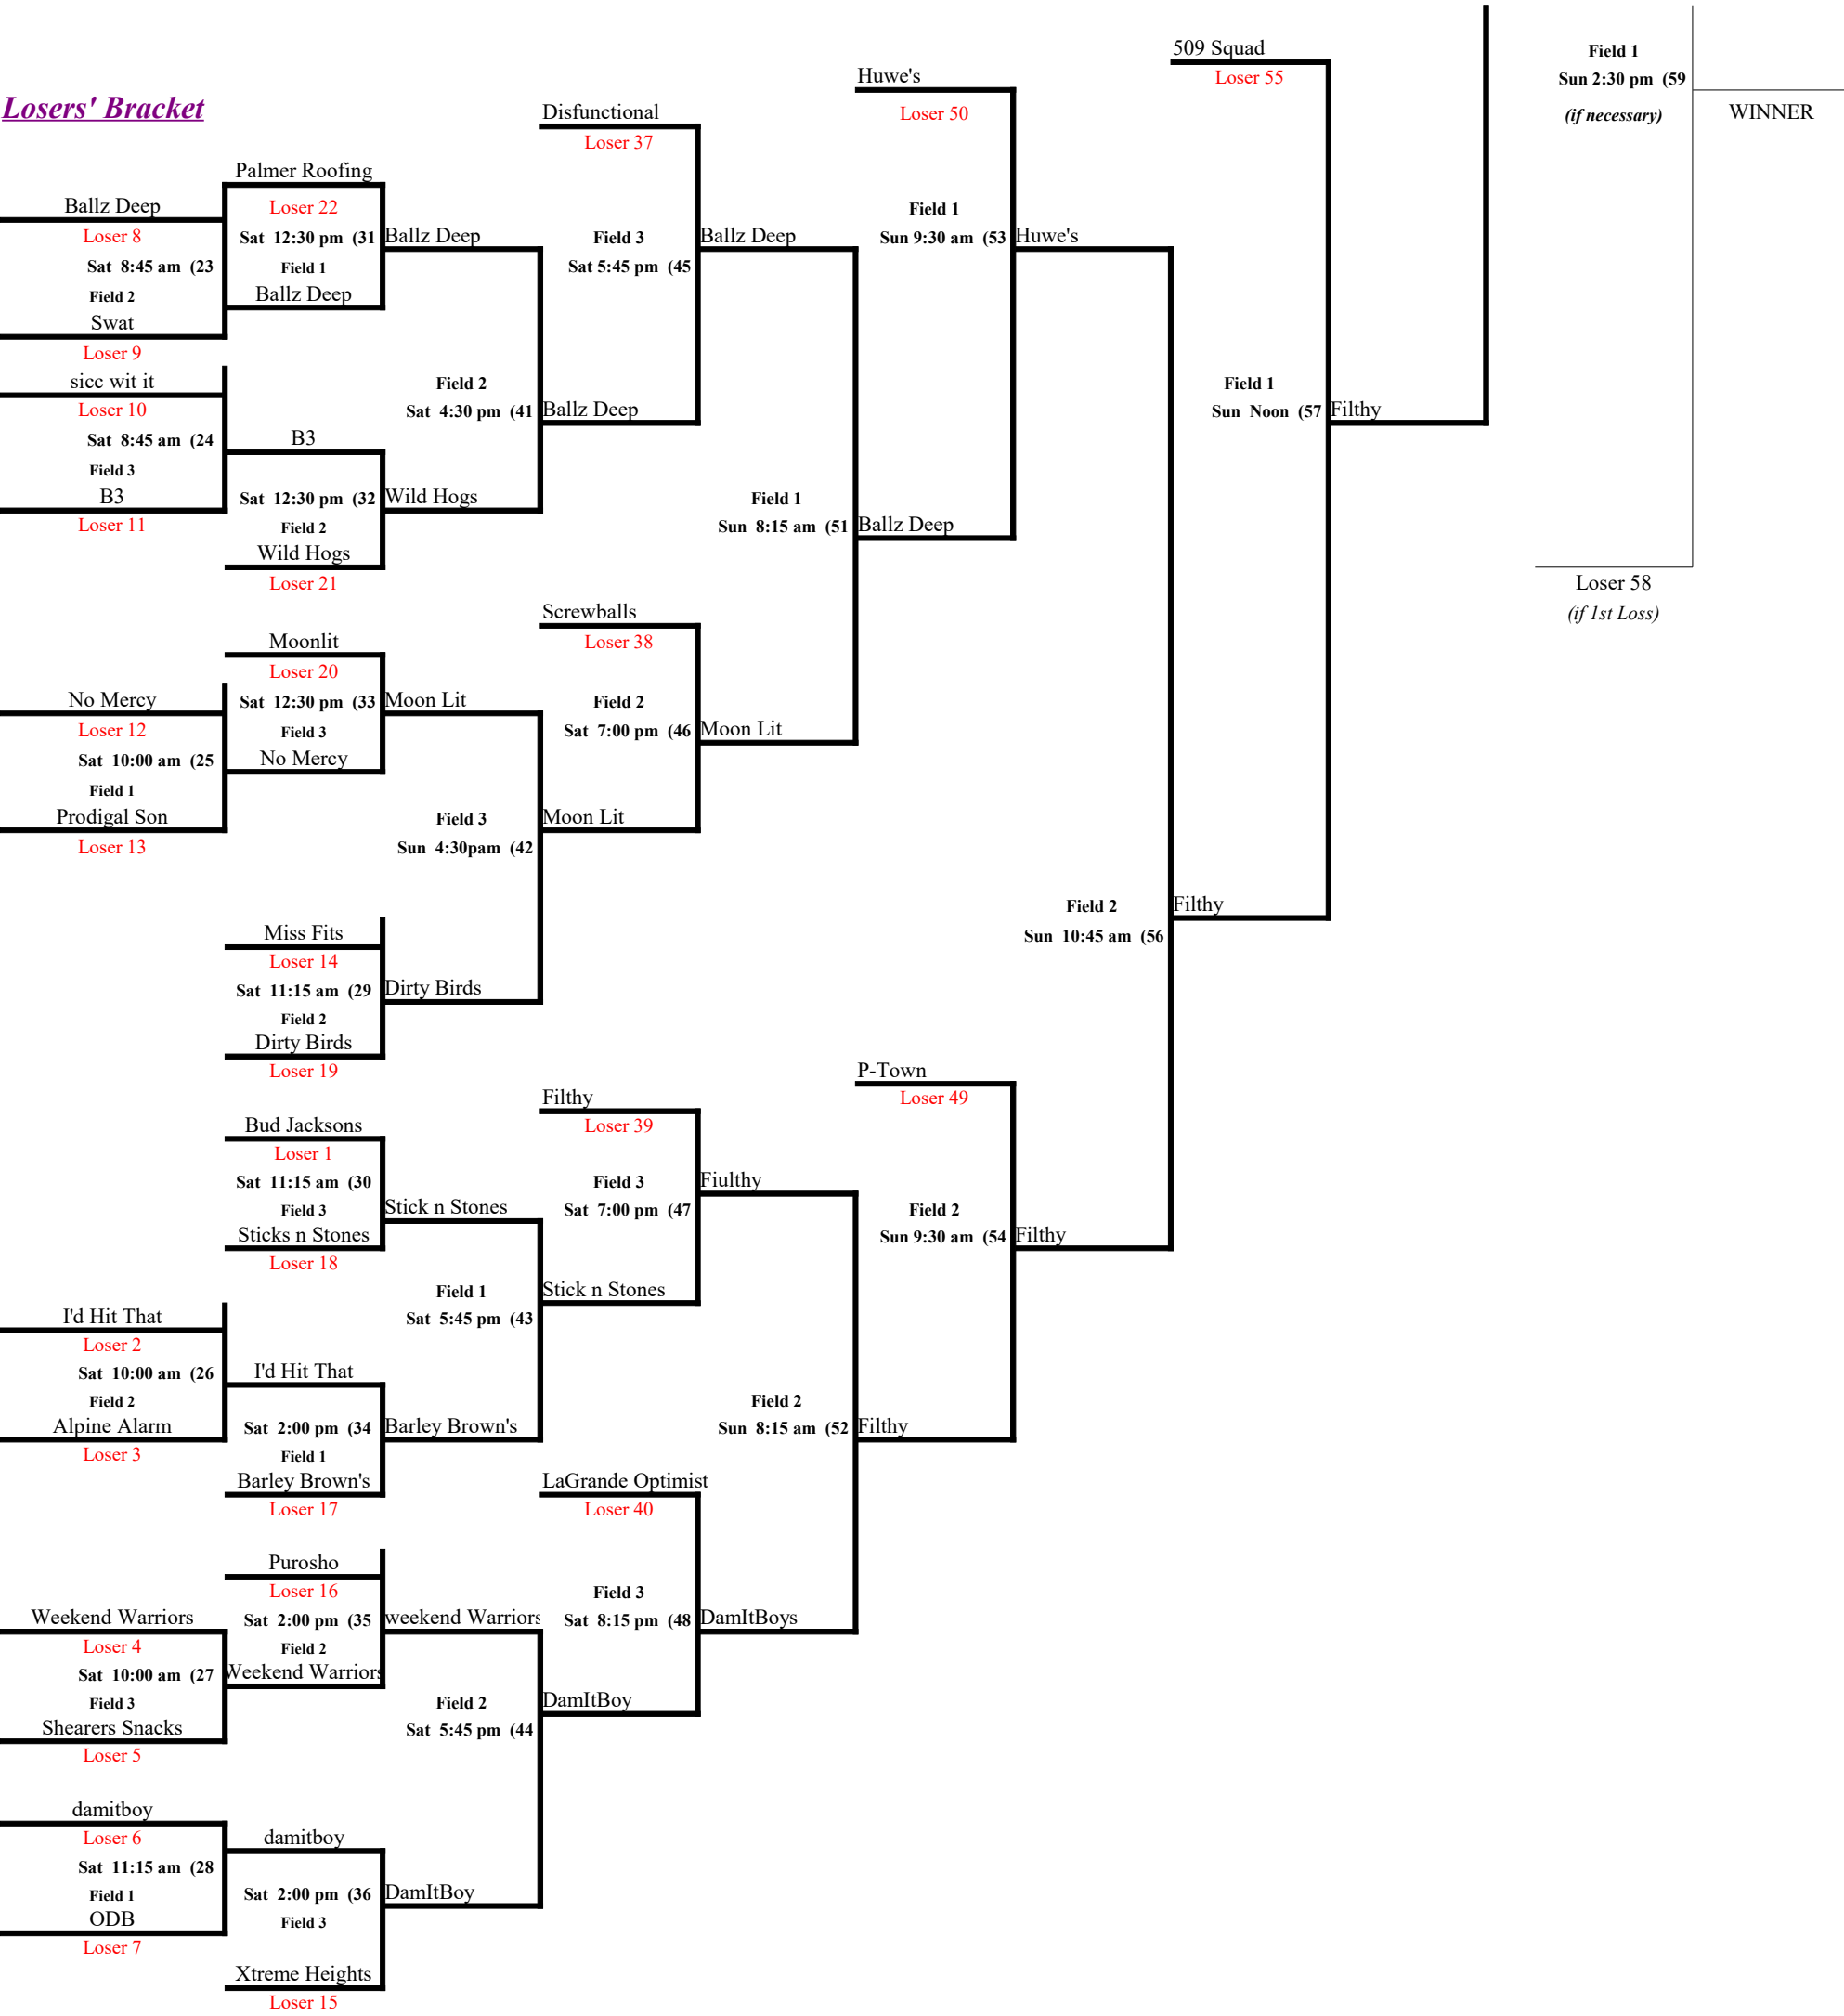

# La Grande Optimist Club

30 Teams

## 2016 Coed Moonlight Softball Tournament

### Winners' Bracket

***Losers' Bracket***